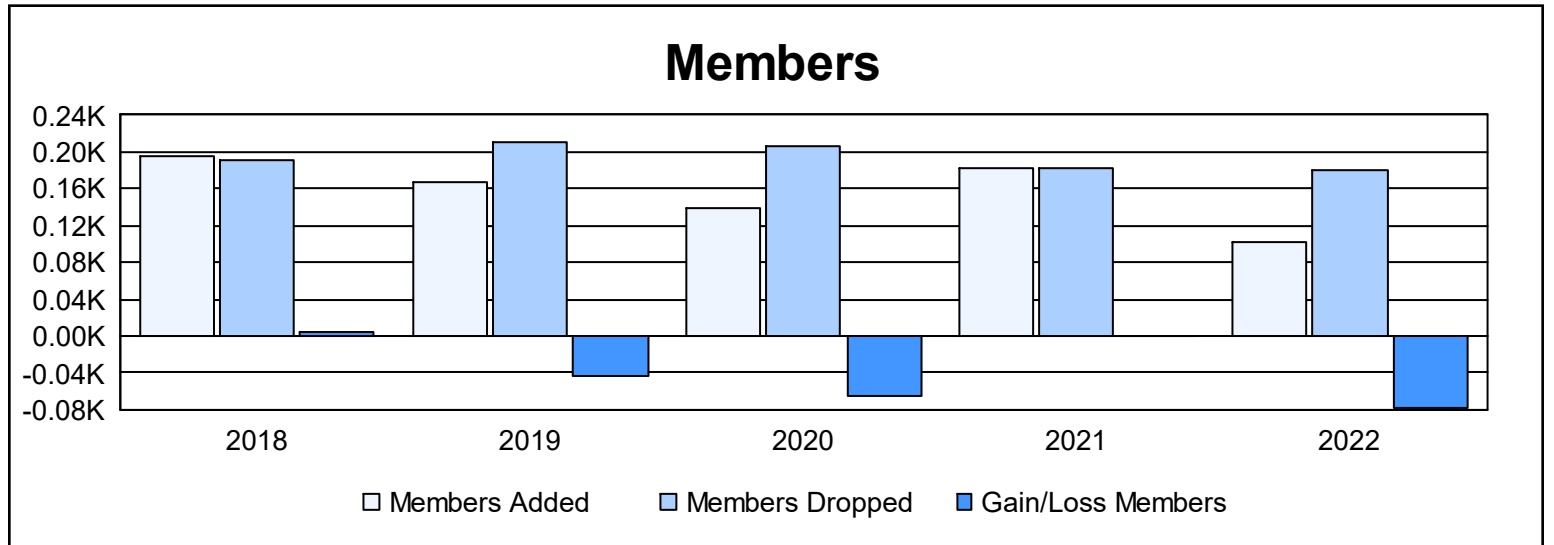

Year	New Clubs	Dropped Clubs	Gain/ Loss Clubs	New Members	Charter Members	Reinstate Members	Transfer Members	Total Member Added	Total Members Dropped	Gain/ Loss Members
2017-2018	1	0	1	157	23	6	10	196	191	5
2018-2019	0	0	0	148	2	4	13	167	211	-44
2019-2020	1	1	0	103	27	2	8	140	206	-66
2020-2021	2	1	1	102	56	15	10	183	182	1
2021-2022	0	1	-1	94	1	3	4	102	181	-79
<b>Average</b>	<b>1</b>	<b>1</b>	<b>0</b>	<b>121</b>	<b>22</b>	<b>6</b>	<b>9</b>	<b>158</b>	<b>194</b>	<b>-37</b>

### Membership Composition June 2022 Cumulative