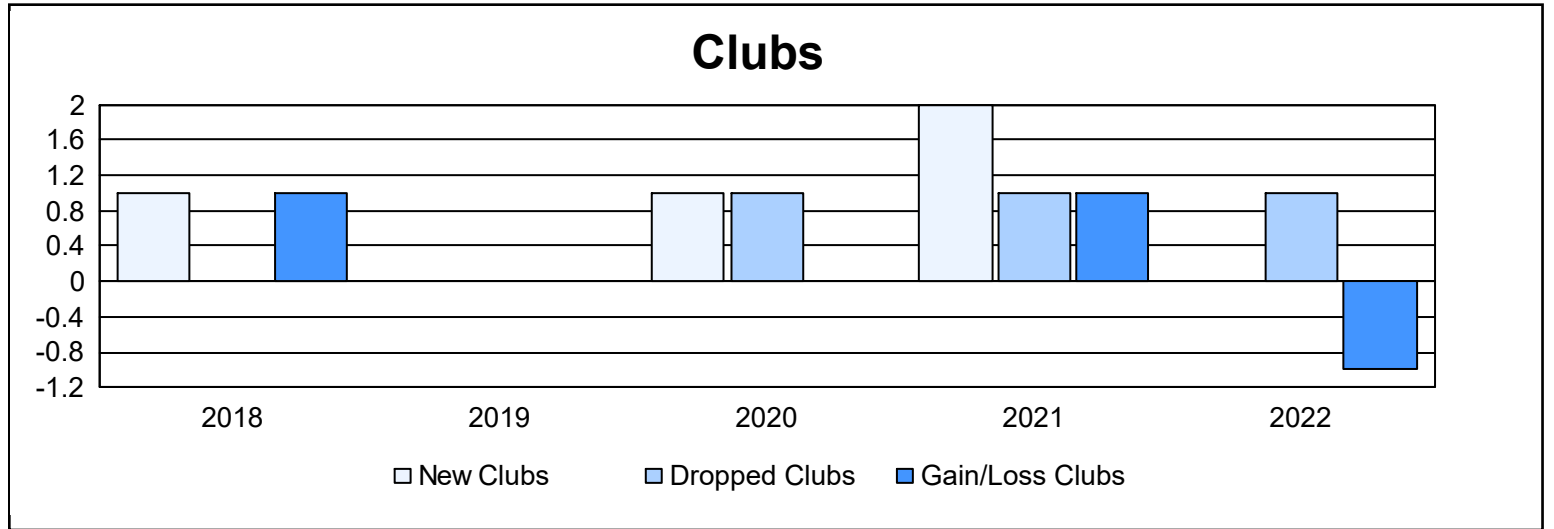

Year	New Clubs	Dropped Clubs	Gain/ Loss Clubs	New Members	Charter Members	Reinstate Members	Transfer Members	Total Member Added	Total Members Dropped	Gain/ Loss Members
2017-2018	1	0	1	157	23	6	10	196	191	5
2018-2019	0	0	0	148	2	4	13	167	211	-44
2019-2020	1	1	0	103	27	2	8	140	206	-66
2020-2021	2	1	1	102	56	15	10	183	182	1
2021-2022	0	1	-1	94	1	3	4	102	181	-79
<b>Average</b>	<b>1</b>	<b>1</b>	<b>0</b>	<b>121</b>	<b>22</b>	<b>6</b>	<b>9</b>	<b>158</b>	<b>194</b>	<b>-37</b>

### Membership Composition June 2022 Cumulative